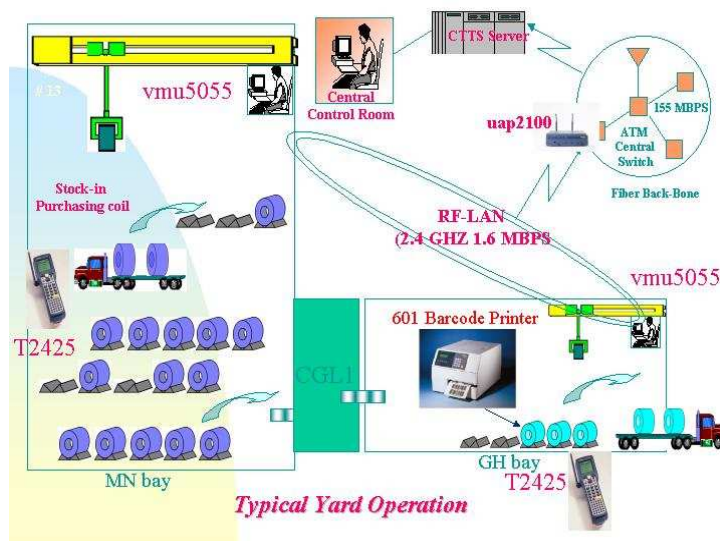

Coil Tracking and Slab Yard Management System.

Remote control of Crane movement through PLC using a 2.4 GHz Spread Spectrum Radio Link.

- Software features include:
- UNIX based IP Router
- Windows based Crane Computer Client Software with PLC Interface on MODBUS and Host Link on TCP/IP.
- Software for RF Hand Held Terminal.
- PLC and Host Simulation Tools.