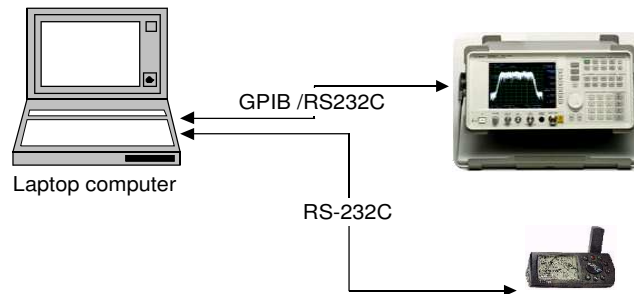

CDMA Forward Link Clearance Test Automation

Data Logging and analysis tool for CDMA forward link clearance test system

System requirements

- Spectrum Analyzer with GPIB / Serial Interface
- GPS with Serial Interface
- Standard Pentium Computer system with Windows 9x/NT 4.0 /Win2000/WinXP operating system
- GPIB / Serial Interface
- MapInfo